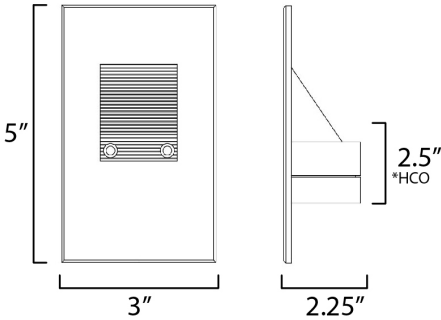

PRODUCT DESCRIPTION

Step and pathway lighting suitable for interior or exterior application. Designed to install into a single gang box and is line voltage so additional transformers are not needed. Available in Aluminum, White, Black, or Bronze and both horizontal wide beam or vertical narrow beam spread.

MEASUREMENTS

DIMENSION : 3" W x 5" H x 2.25" Ext
 MAX OAH : 5" W x 3" H
 HANGING WEIGHT : 0.77 lb

LAMPING

INPUT VOLTAGE : 120V
 LUMENS : 280 Rated (112 Del.)
 BULB : 1 x 4W LED PCB Integrated , 4W Total
 BULB INCLUDED : (Integrated)
 DIMMABLE : No
 CRI : 80+ CRI
 COLOR_TEMP : 3000K
 LIGHTING_DIRECTION : Down