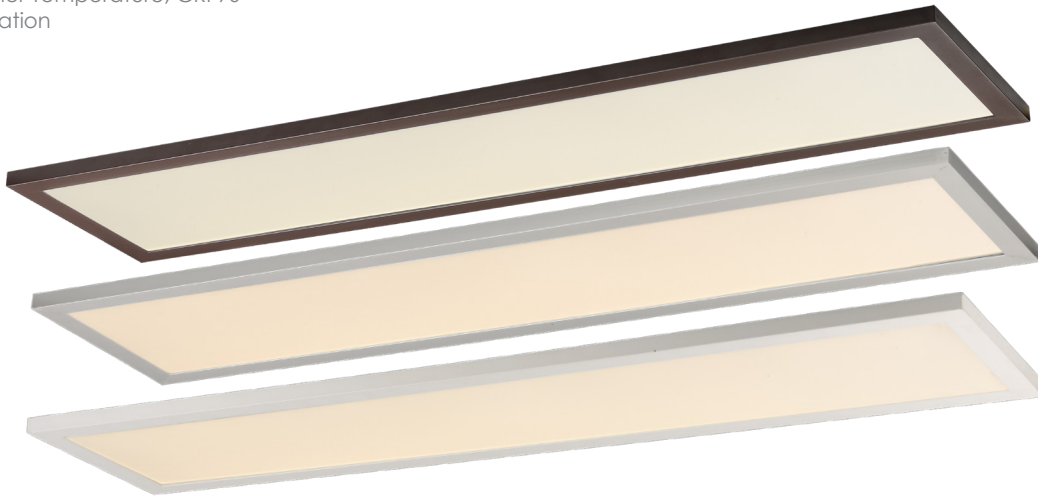

SKY 48" I FLUSH MOUNT

57764 | 57774

- ETL/cETL IP65
- 120-277V Input
- Dimmability Options: ELV
- Finish Options: White, Bronze, Brushed Aluminium
- Suitable for Closets according to NEC Section 410.8 & 410.16
- LED 3000K/4000K Color Temperature, CRI 90+
- Suitable for Wet Location
- Energy Star

Job Name : _____
Job Type : _____
Quantity : _____
Comments : _____

PRODUCT DESCRIPTION

Sky makes large scale edge lit LED flush mount easy for both residential and commercial uses. With a user-friendly mounting bracket and integrated driver, this product lends itself to quick installations. High powered LED modules with 120-277V capability with your choice of dimming and classic finishes to suit any setting.

MEASUREMENT

DIMENSIONS : 48"L x 11.75"W x 0.75"H
HANGING WEIGHT : 13.01 lb

LAMPING

INPUT VOLTAGE : 120-277V
LUMENS : 3600
BULB : 45W PCB LED (Integrated)
DIMMABLE : Dimmable with ELV Dimmer at 120V
CRI : 90+

Model	Color Temp.
57764	3000K
57774	4000K

FINISHES OPTIONS:

- White (WT)
- Bronze (BZ)
- Brushed Aluminium (AL)

*57774 is only stocked in WT (White finish).
Other finishes accepted by request,
MOQ may apply.