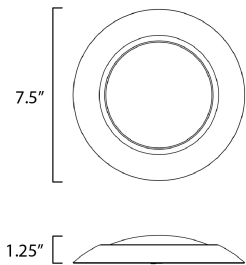

- Die Cast Aluminum
- Fully dimmable with CL Triac Dimmers
- High powered LEDs create a brighter shine
- Approved for Closets NEC 410.8 & 410.16
- Reduces energy consumption and operating costs by up to 80% over incandescent downlights
- Easy to install: fits all standard 3" or 4" J-box
- Suitable for wet locations
- Innovative design runs cooler to maximize energy efficiency
- High-powered LED output creates brighter shine
- Energy Star Certified, CRI 90+
- ETL/ cETL IP65

PRODUCT DESCRIPTION

This very compact LED flush mount directly installs on any 4" junction box and gives the look of a recessed trim. Constructed of Die Cast Aluminum, the Diverse luminaire is dimmable and approved for wet or damp locations so it can be used in virtually any ceiling application, including showers.

MEASUREMENTS

DIMENSION : 7.5" L x 7.5" W x 1.25" H
 HANGING WEIGHT : 0.54 lb

LAMPING

INPUT VOLTAGE : 120V
 LUMENS : 1,200 Rated (1,000 Del.)
 BULB : 13.5W LED PCB Integrated , 14W Total
 BULB INCLUDED : (Integrated)
 DIMMABLE : Triac CL
 CRI : 90 CRI
 COLOR_TEMP : 3000K