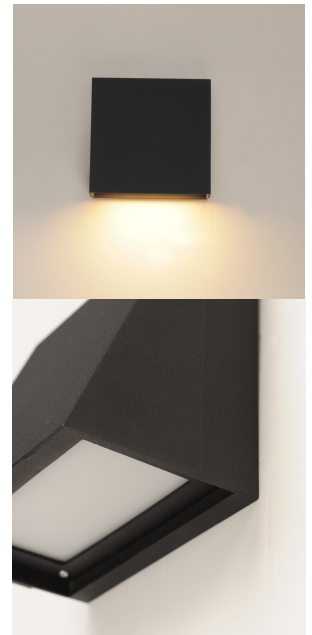

PATHFINDER I LED Outdoor Wall Mount

52120 / 52120PHC

- Aluminum & Glass
- 3000K Color Temperature
- CRI 90
- Wet Location
- 120-277V input
- Photocell option available
- Dark Sky option available

Job Name : _____
 Job Type : _____
 Quantity : _____
 Comments : _____

PRODUCT DESCRIPTION

With solid Die-Cast Aluminum construction and powered by a range voltage input driver, Pathfinder is a high performance down light for commercial and residential installations. Choose from triangular or spherical profiles as they discreetly extend from the wall. Available with a photocell option, these archetypal forms purposely blend into the architectural landscape creating safer spaces that shine light on locations of interest. Available in Black, Architectural Bronze, or Metallic Silver

FINISHES OPTION

-  Architectural Bronze
-  Black
-  Silver

*Photocell option available in Architectural Bronze only

MATERIAL

Aluminum, Glass

RATINGS

cETLus
 Wet Location
 JA8 Listed ADA
 DARKSKY

ADDITIONAL