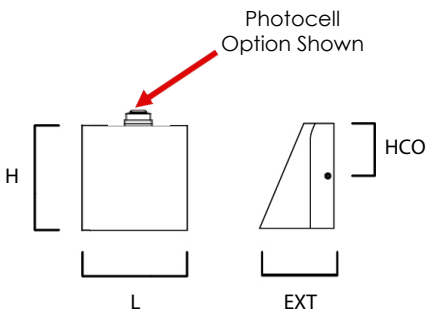

INSTALL UP/DOWN: UP
 OPERATING TEMPERATURE:
 -20°C (-4°F), 40°C (104°F)

PHOTOMETRIC: Report Found Online

MEASUREMENTS

DIMENSION : 5.5" W x 5.5" H x 4" Ext
 BACK PLATE : 5.5" W x 5.5" H x 2.75" HCO
 HANGING WEIGHT : 2.03 lb