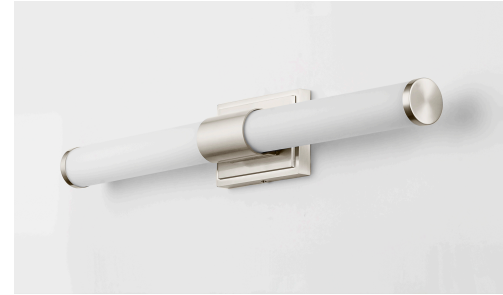

OPTIC I Bath Vanity

52111 / 52112 / 52114 / 52115 / 52116 / 52117

- Available in Polished Chrome or Satin Nickel
- Opal white glass
- 3000K Color Temperature
- CRI 90+
- 120-277V Input Driver
- Dimmable at 120V with ELV dimmer

Job Name : _____
 Job Type : _____
 Quantity : _____
 Comments : _____

Polish Chrome

Polish Chrome

Satin Nickel

PRODUCT DESCRIPTION

Cylinders of White cased glass are mounted onto a cast aluminum frame of Satin Nickel or Polished Chrome. LED modules evenly illuminate and provide soft yet ample illumination. Multi volt input is standard which allows for installation into commercial applications.

FINISHES OPTIONS:

- Polished Chrome (PC)
- Satin Nickel (SN)

GLASS

White WT

MATERIAL:

Aluminum, Acrylic

AVAILABLE SIZES:

10" | 14" | 18" | 24" | 30" | 36"