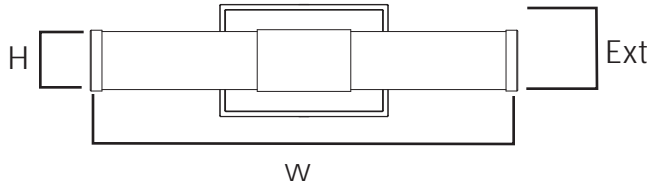

Job Name : _____
 Job Type : _____
 Quantity : _____
 Comments : _____

Polish Chrome

Polish Chrome

Satin Nickel

PRODUCT DESCRIPTION

Cylinders of White cased glass are mounted onto a cast aluminum frame of Satin Nickel or Polished Chrome. LED modules evenly illuminate and provide soft yet ample illumination. Multi volt input is standard which allows for installation into commercial applications.

FINISHES OPTIONS:

- Polished Chrome (PC)
- Satin Nickel (SN)

GLASS

White WT

MATERIAL:

Aluminum, Acrylic

AVAILABLE SIZES:

10" | 14" | 18" | 24" | 30" | 36"