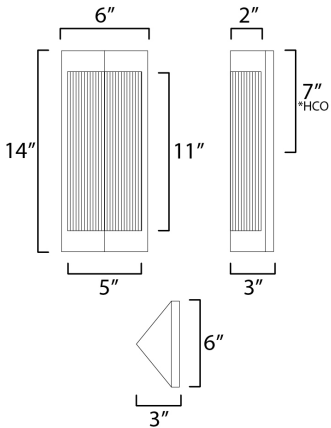

PRODUCT DESCRIPTION

A transitional design suitable for both modern and more traditional applications, this outdoor series of lighting features Clear Ribbed glass that refracts the light source within triangular frames. A Black frame with warm Antique Brass light clusters within, the collection includes 3 sizes of wall sconces and 2 sizes of outdoor rated pendants. With a depth of less than 4 inches, this ADA compliant sconce may also be used in commercial applications.

MEASUREMENTS

DIMENSION : 6" W x 14" H x 3" Ext
 BACK PLATE : 6" W x 14" H x 7" HCO
 HANGING WEIGHT : 3 lb

LAMPING

INPUT VOLTAGE : 120V
 BULB : 1 x 60W Incandescent E26 Medium , 60W Total
 BULB INCLUDED : (Not Included)
 DIMMABLE : Y
 LIGHTING_DIRECTION : Omni