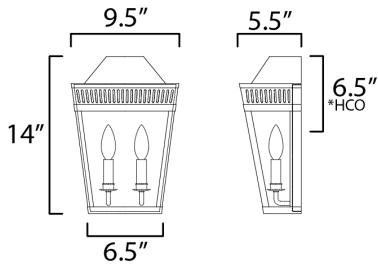

**MEASUREMENTS**

DIMENSION : 9.5" W x 14" H x 5.5" Ext  
 BACK PLATE : 9.2" W x 11.3" H x 6.5" HCO  
 HANGING WEIGHT : 3.41 lb

**LAMPING**

INPUT VOLTAGE : 120V  
 BULB : 2 x 40W Incandescent E12 Candelabra , 80W Total  
 BULB INCLUDED : (Not Included)  
 DIMMABLE : Y  
 LIGHTING\_DIRECTION : Up