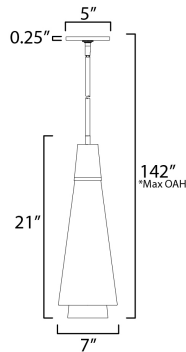

MEASUREMENTS

DIMENSION : 7" L x 7" W x 21" H
 MAX OAH : 142" OAH
 CANOPY : 5" W x 0.25" H x 5" L
 HANGING WEIGHT : 0.9261 lb

LAMPING

INPUT VOLTAGE : 120V
 BULB : 1 x 60W Incandescent E26 Medium , 60W Total
 BULB INCLUDED : (Not Included)
 DIMMABLE : Y