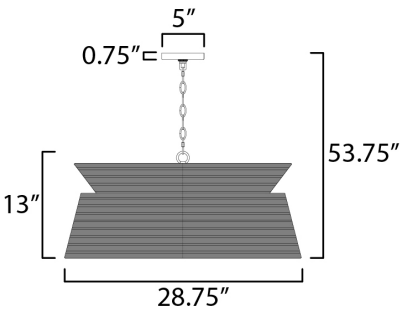

**MEASUREMENTS**

DIMENSION : 28.75" L x 28.75" W x 13" H  
 MAX OAH : 53.75" OAH  
 CANOPY : 5" W x 0.75" H x 5" L  
 HANGING WEIGHT : 7.7 lb

**LAMPING**

INPUT VOLTAGE : 120V  
 BULB : 6 x 60W Incandescent E26 Medium , 360W Total  
 BULB INCLUDED : (Not Included)  
 DIMMABLE : Y