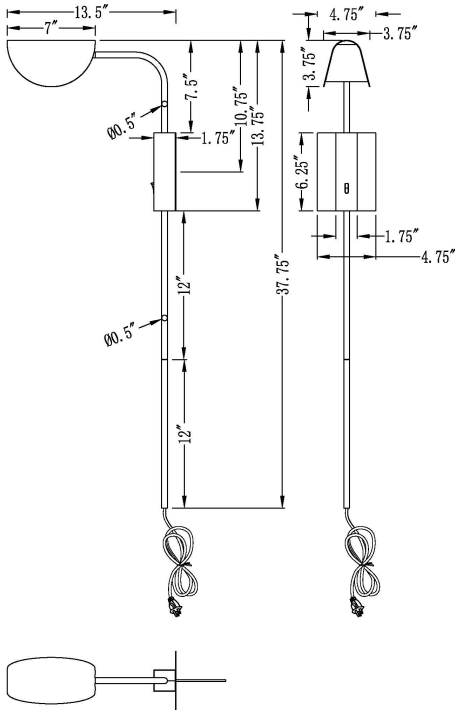

WS2691BK | MID-CENTURY 1-LT READING LIGHT

Job Name : _____
 Job Type : _____
 Quantity : _____
 Comments : _____

MEASUREMENT

DIMENSIONS : 4.75"W x 13.5"L x 37.75"H, 13.75"Ext
 WIRE LENGTH : 98"

LAMPING

BULB : 1 8W LED AC (Integrated)
 LUMENS : 640 RT, 320 DEL.
 INPUT VOLTAGE : 120
 DIMMABLE : Triac CL
 CRI : 90+
 COLOR TEMP. : 3000K

FINISHES OPTIONS:

Black (BK)

MATERIAL:

Die Cast Aluminum
 PMMA Acrylic Diffuser

RATINGS:

ETL/cETL IP65

ADDITIONAL:

RATED LIFE: 50,000 Hours
 OPERATING TEMP: -20° C (-4°), 40°C (104°F)
 PHOTOMETRIC: Report Found Online