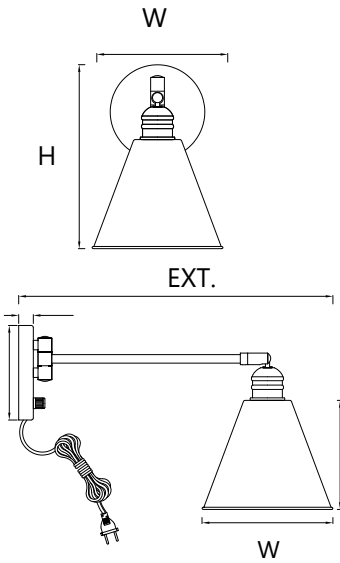

WS12220HR

**PRODUCT DESCRIPTION**

Direct the light exactly where you want it using the articulated arms and metal shades of the Library series. At the backplate, the arm pivots left/right and up/down to direct the light. Additional articulated arms angle the shade or extend/contract the distance of the light source from the wall. Available in Polished Nickel, Black and Heritage Brass finishes, the Library collection evokes industrial era classicism perfect for use as a task light or accent light. Complimentary table and floor lamps complete the collection.

**MEASUREMENTS:**

DIMENSION : 7" W x 10' H x 17" Ext.  
 BACKPLATE : 5"W x 5"H

**LAMPING:** : 120V  
 INPUT VOLTAGE : 700 Rated (500 Del.)  
 LUMENS : 1 x 7W E26 Medium (Incl.)  
 BULB : Yes  
 DIMMABLE: : 90 CRI  
 CRI : 3000K  
 COLOR TEMP