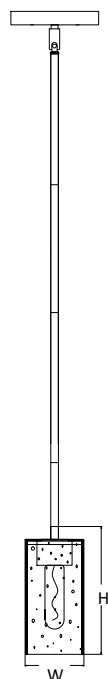

P995251

PRODUCT DESCRIPTION

Cylinders in Clear Seeded glass on Satin Nickel or Matte Black frames. Tubular LED filament lamps are included for a more designer look. A full collection of products great for use in the kitchen, dining room, bathroom, or bedroom. Fashionable finishes and timeless look that complements most interiors.

FINISHES:

- Black (BK)
- Satin Nickel (SN)

GLASS:

Seedy CD

MATERIAL:

Steel, Glass

RATINGS

Dry Location
cETLus

ADDITIONAL

OPERATING TEMPERATURE:
-20°C (-4°F), 40°C (104°F)

MEASUREMENTS:

- DIMENSION : 3.75" L x 3.75" W x 8.00" H
- MAX OAH : 53.00"
- MIN OAH : 11.00"
- CANOPY : 4.75" L x 4.75" W x 0.75" H
- HANGING WEIGHT : 0.87 lb