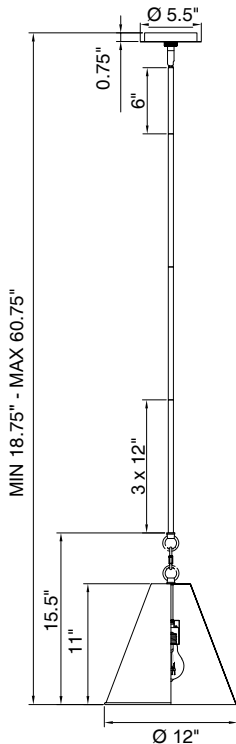

P995162BK

**PRODUCT DESCRIPTION**

The iconic metal spun cone shade offers a transitional pendant design great as multiples over a kitchen island or dining table. Available in Black with a painted white interior for added luminosity and even light color.

**MEASUREMENTS:**

- DIMENSION : 12.00" L x 12.00" W x 15.50" H
- MAX OAH : 60.75"
- MIN OAH : 18.75"
- CANOPY : 5.50" L x 5.50" W x 0.75" H
- HANGING WEIGHT : 2.36 lb

**LAMPING:**

- INPUT VOLTAGE : 120V
- LUMENS : 700 Rated (500 Del.)
- BULB : 1 x 7W LED E26 Medium, 7W Total
- DIMMABLE: (Included) : Y
- CRI : 90 CRI
- COLOR\_TEMP : 3000
- LIGHT TYPE : LED
- BULB TYPE : E26 Medium

**FINISH:**

Black BK

**MATERIAL:**

Steel

**RATINGS**

Location  
cETLus

**ADDITIONAL**

OPERATING TEMPERATURE:  
-20°C (-4°F), 40°C (104°F)