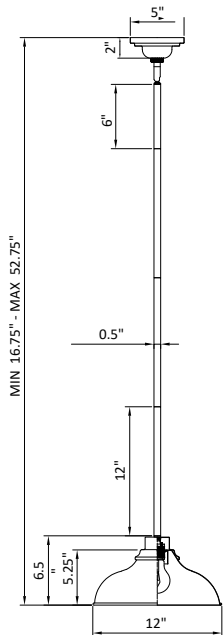

LAMPING:

INPUT VOLTAGE : 120V
LUMENS : 700 Rated (500 Del.)
BULB : 1 x 7W LED E26 Medium, 7W Total (Incl.)
DIMMABLE: : Yes
CRI : 90 CRI
COLOR_TEMP : 3000
LIGHT TYPE : LED
BULB TYPE : E26 Medium