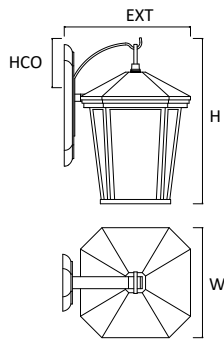

OW3733FSBK

PRODUCT DESCRIPTION

A classical, traditional style finished in a Black finish with Weathered Frost glass. Sure to add elegance to your home's exterior, this lantern also comes with an LED lamp for energy efficiency.

MEASUREMENTS:

DIMENSION : 7.00" W x 11.00" H - 8.25" Extension
BP WIDTH : 4.75"
BP HEIGHT : 8.00"
HANGING WEIGHT : 3.52 lbs

LAMPING:

INPUT VOLTAGE : 120V
LUMENS : 600 Rated (450 Del.)
BULB : 1 x 4W LED E26 Medium, 4W Total (Incl.)
DIMMABLE: : Yes
CRI : 90 CRI
COLOR_TEMP : 3000k Neutral White
LIGHT TYPE : LED
BULB TYPE : E26 Medium