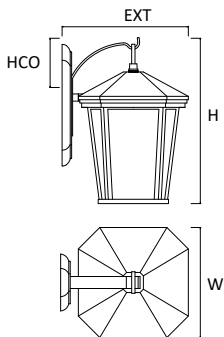

OW3730FSBK -1644311

PRODUCT DESCRIPTION

A classical, traditional style finished in a Black finish with Weathered Frost glass. Sure to add elegance to your home's exterior, this lantern also comes with an LED lamp for energy efficiency.

MEASUREMENTS:

- DIMENSION : 9.00" W x 13.50" H - 10.50" Extension
- BP WIDTH : 4.75"
- BP HEIGHT : 10.00"
- HANGING WEIGHT : 5.72 lb

LAMPING:

- INPUT VOLTAGE : 120V
- LUMENS : 600 Rated (450 Del.)
- BULB : 1 x 4W LED E26 Medium, 4W Total (Incl.)
- DIMMABLE: : Yes
- CRI : 90 CRI
- COLOR TEMP : 3000 Color Temperature
- LIGHT TYPE : LED
- BULB TYPE : E26 Medium

FINISH:

■ Black BK

GLASS:

Frosted Seedy FS

MATERIAL:

Die Cast Aluminum

RATINGS

Wet Location
cETLus