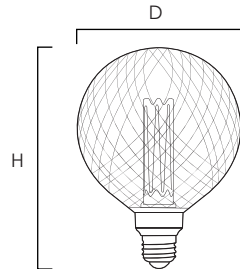

BULB TYPE: G40

MEASUREMENTS

DIMENSIONS : 5"D x 6.5"H

HANGING WEIGHT : 0.44 Lb

MATERIAL

GLASS: Prismatic