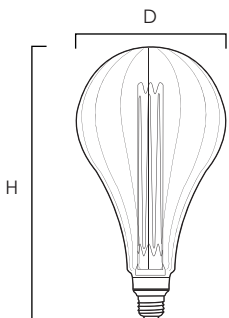

BULB TYPE: A52

MEASUREMENTS

DIMENSIONS : 6.5"D x 12"H

HANGING WEIGHT : 1.12 Lb

MATERIAL

GLASS: Fluted

LAMPING

WATTAGE : 3.5W

INPUT VOLTAGE : 110-130V

LUMENS : 150

COLOR TEMP. : 2200K

BASE TYPE : E26

DIMMABLE : Flicker free Dimming

RATINGS:

ETL/cETL

Title 20 Exempt