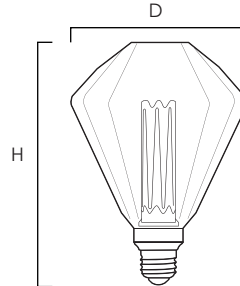

BULB TYPE: D40

MEASUREMENTS

DIMENSIONS : 5"D x 7"H

HANGING WEIGHT : 0.44 Lb

MATERIAL

GLASS: Diamond