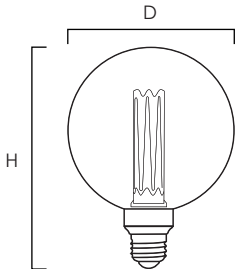

BULB TYPE: G40

MEASUREMENTS

DIMENSIONS : 5"D x 6.5"H

HANGING WEIGHT : 0.42 Lb

MATERIAL

GLASS: Clear