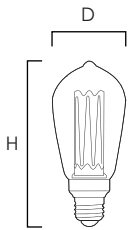

BULB TYPE: ST64

MEASUREMENTS

DIMENSIONS : 2.5"D x 5.5"H

HANGING WEIGHT : 0.19 Lb

MATERIAL

GLASS: Clear