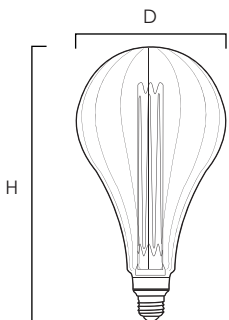

BULB TYPE: A52

MEASUREMENTS

DIMENSIONS : 6.5"D x 12"H

HANGING WEIGHT : 1.12 Lb

MATERIAL

GLASS: Fluted

LAMPING

WATTAGE : 3.5W

INPUT VOLTAGE : 110-130V

LUMENS : 150

COLOR TEMP. : 2200K

BASE TYPE : E26

DIMMABLE : Flicker free Dimming

RATINGS:

ETL/cETL

Title 20 Exempt