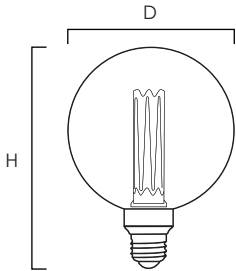

BULB TYPE: ST64

MEASUREMENTS

DIMENSIONS : 2.5"D x 5.5"H

HANGING WEIGHT : 0.19 Lb

MATERIAL

GLASS: Clear

BULB TYPE: D40

MEASUREMENTS

DIMENSIONS : 5"D x 7"H

HANGING WEIGHT : 0.44 Lb

MATERIAL

GLASS: Diamond

BULB TYPE: G40

MEASUREMENTS

DIMENSIONS : 5"D x 6.5"H

HANGING WEIGHT : 0.42 Lb

MATERIAL

GLASS: Clear

BULB TYPE: G40

MEASUREMENTS

DIMENSIONS : 5"D x 6.5"H

HANGING WEIGHT : 0.44 Lb

MATERIAL

GLASS: Prismatic

BULB TYPE: A52

MEASUREMENTS

DIMENSIONS : 6.5"D x 12"H

HANGING WEIGHT : 1.12 Lb

MATERIAL

GLASS: Fluted

LAMPING

WATTAGE : 3.5W