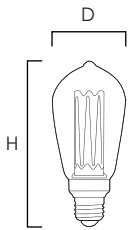

BULB TYPE: ST64

MEASUREMENTS

DIMENSIONS : 2.5"D x 5.5"H

HANGING WEIGHT : 0.19 Lb

MATERIAL

GLASS: Clear

BULB TYPE: D40

MEASUREMENTS

DIMENSIONS : 5"D x 7"H

HANGING WEIGHT : 0.44 Lb

MATERIAL

GLASS: Diamond

BULB TYPE: G40

MEASUREMENTS

DIMENSIONS : 5"D x 6.5"H

HANGING WEIGHT : 0.42 Lb

MATERIAL

GLASS: Clear

BULB TYPE: G40

MEASUREMENTS

DIMENSIONS : 5"D x 6.5"H

HANGING WEIGHT : 0.44 Lb

MATERIAL

GLASS: Prismatic

BULB TYPE: A52

MEASUREMENTS

DIMENSIONS : 6.5"D x 12"H

HANGING WEIGHT : 1.12 Lb

MATERIAL

GLASS: Fluted

LAMPING

WATTAGE : 3.5W