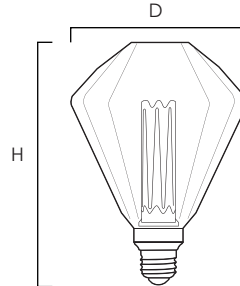

BULB TYPE: ST64

MEASUREMENTS

DIMENSIONS : 2.5"D x 5.5"H

HANGING WEIGHT : 0.19 Lb

MATERIAL

GLASS: Clear

BULB TYPE: D40

MEASUREMENTS

DIMENSIONS : 5"D x 7"H

HANGING WEIGHT : 0.44 Lb

MATERIAL

GLASS: Diamond

BULB TYPE: G40

MEASUREMENTS

DIMENSIONS : 5"D x 6.5"H

HANGING WEIGHT : 0.42 Lb

MATERIAL

GLASS: Clear

BULB TYPE: G40

MEASUREMENTS

DIMENSIONS : 5"D x 6.5"H

HANGING WEIGHT : 0.44 Lb

MATERIAL

GLASS: Prismatic

BULB TYPE: A52

MEASUREMENTS

DIMENSIONS : 6.5"D x 12"H

HANGING WEIGHT : 1.12 Lb

MATERIAL

GLASS: Fluted

LAMPING

WATTAGE : 3.5W