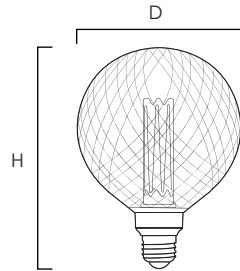

BULB TYPE: ST64

MEASUREMENTS

DIMENSIONS : 2.5"D x 5.5"H

HANGING WEIGHT : 0.19 Lb

MATERIAL

GLASS: Clear

BULB TYPE: D40

MEASUREMENTS

DIMENSIONS : 5"D x 7"H

HANGING WEIGHT : 0.44 Lb

MATERIAL

GLASS: Diamond

BULB TYPE: G40

MEASUREMENTS

DIMENSIONS : 5"D x 6.5"H

HANGING WEIGHT : 0.42 Lb

MATERIAL

GLASS: Clear

BULB TYPE: G40

MEASUREMENTS

DIMENSIONS : 5"D x 6.5"H

HANGING WEIGHT : 0.44 Lb

MATERIAL

GLASS: Prismatic

BULB TYPE: A52

MEASUREMENTS

DIMENSIONS : 6.5"D x 12"H

HANGING WEIGHT : 1.12 Lb

MATERIAL

GLASS: Fluted

LAMPING

WATTAGE : 3.5W