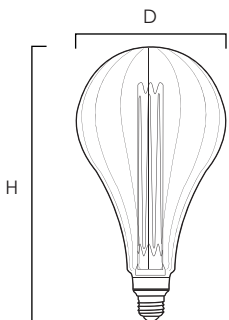

BULB TYPE: ST64

MEASUREMENTS

DIMENSIONS : 2.5"D x 5.5"H

HANGING WEIGHT : 0.19 Lb

MATERIAL

GLASS: Clear

BULB TYPE: D40

MEASUREMENTS

DIMENSIONS : 5"D x 7"H

HANGING WEIGHT : 0.44 Lb

MATERIAL

GLASS: Diamond

BULB TYPE: G40

MEASUREMENTS

DIMENSIONS : 5"D x 6.5"H

HANGING WEIGHT : 0.42 Lb

MATERIAL

GLASS: Clear

BULB TYPE: G40

MEASUREMENTS

DIMENSIONS : 5"D x 6.5"H

HANGING WEIGHT : 0.44 Lb

MATERIAL

GLASS: Prismatic

BULB TYPE: A52

MEASUREMENTS

DIMENSIONS : 6.5"D x 12"H

HANGING WEIGHT : 1.12 Lb

MATERIAL

GLASS: Fluted

LAMPING

WATTAGE : 3.5W