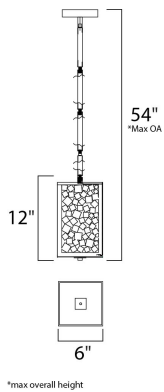

PRODUCT DESCRIPTION

A pattern of squares finished in Satin Nickel create a contemporary, geometric look which will enhance any space. The interior of each shade is lined with Frosted glass for a soft diffused light.

MEASUREMENTS

DIMENSION : 6" W x 12" H
 MAX OAH : 54" OAH
 HANGING WEIGHT : 11 lb

LAMPING

INPUT VOLTAGE : 120V
 LUMENS : 0 Rated
 BULB : 1 x 100W Incandescent MB , 100W Total
 DIMMABLE :

FINISHES OPTION

 Satin Nickel