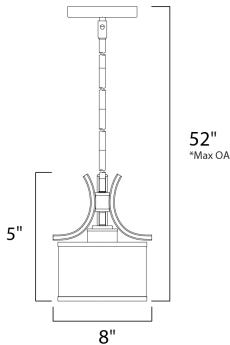

*max overall height of fixture

MEASUREMENTS

DIMENSION : 8" W x 10" H
 MAX OAH : 52" OAH
 HANGING WEIGHT : 2.78 lb

LAMPING

INPUT VOLTAGE : 120V
 LUMENS : 800 Rated
 BULB : 1 x 75W Incandescent E26 Medium , 75W Total
 BULB INCLUDED : (Not Included)
 DIMMABLE : Yes