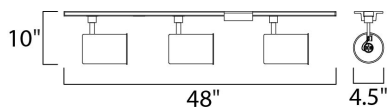

MEASUREMENTS

DIMENSION : 48" W x 10" H x 4.5" Ext
 HANGING WEIGHT : 4.12 lb

LAMPING

INPUT VOLTAGE : 120V
 BULB : 3 x 75W Incandescent E26 Medium R30 , 225W Total
 BULB INCLUDED : (Not Included)
 DIMMABLE : Standard Dimmer