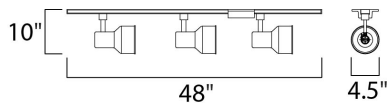

MEASUREMENTS

DIMENSION : 48" W x 10" H x 4.5" Ext
 HANGING WEIGHT : 5.1 lb

LAMPING

INPUT VOLTAGE : 120V
 BULB : 3 x 75W Incandescent E26 Medium R30 , 225W Total
 BULB INCLUDED : (Not Included)
 DIMMABLE : Standard Dimmer