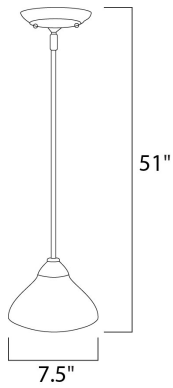

PRODUCT DESCRIPTION

Sleek modern form available in your choice of Oil Rubbed Bronze or Satin Nickel finish. The Frost glass shade gently melds into the flowing lines of the frame.

MEASUREMENTS

DIMENSION : 7.5" W
 MAX OAH : 51" OAH
 HANGING WEIGHT : 2.55 lb