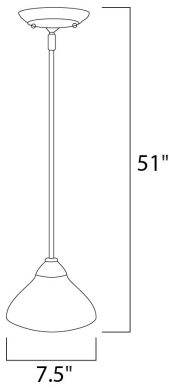

PRODUCT DESCRIPTION

Sleek modern form available in your choice of Oil Rubbed Bronze or Satin Nickel finish. The Frost glass shade gently melds into the flowing lines of the frame.

MEASUREMENTS

DIMENSION : 7.5" W
 MAX OAH : 51" OAH
 HANGING WEIGHT : 2.55 lb