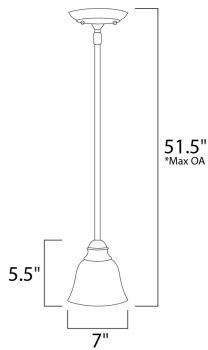

**PRODUCT DESCRIPTION**

This decorative classic in Oil Rubbed Bronze finish is both dramatic and subtle, with or without shades.

\*max overall height

**MEASUREMENTS**

DIMENSION : 7" W  
 HANGING WEIGHT : 2.91 lb