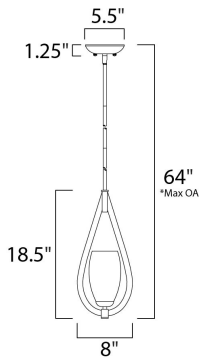

**PRODUCT DESCRIPTION**

Heavy arms sweep up from the bottom of a large teardrop center column to support the tall Satin White Glass shades of the Elan collection. The choice of elegant finishes includes Textured Ebony or Polished Chrome.

\*max overall height

**MEASUREMENTS**

DIMENSION : 8" W x 18.5" H  
 MAX OAH : 64" OAH  
 HANGING WEIGHT : 2.42 lb

**LAMPING**

INPUT VOLTAGE : 120V  
 LUMENS : 1,150 Rated  
 BULB : 1 x 60W Incandescent MB , 60W Total  
 BULB INCLUDED : (Not Included)  
 DIMMABLE : Yes  
 COLOR\_TEMP : 2700K

**FINISHES OPTION**

-  Polished Chrome
-  Texture Ebony

**GLASS**

Satin White SW

**RATINGS**

Dry Location

**ADDITIONAL**

SLOPE: 120  
 RATED LIFE 2500 Hours  
 OPERATING TEMPERATURE:  
 -20°C (-4°F), 40°C (104°F)