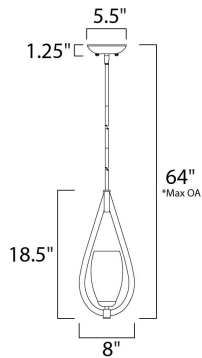

PRODUCT DESCRIPTION

Heavy arms sweep up from the bottom of a large teardrop center column to support the tall Satin White Glass shades of the Elan collection. The choice of elegant finishes includes Textured Ebony or Polished Chrome.

*max overall height

MEASUREMENTS

- DIMENSION : 8" W x 18.5" H
- MAX OAH : 64" OAH
- CANOPY : 5.5" W x 1.25" H x 5.5" L
- HANGING WEIGHT : 2.42 lb

LAMPING

- INPUT VOLTAGE : 120V
- LUMENS : 1,150 Rated
- BULB : 1 x 60W Incandescent E26 Medium , 60W Total
- BULB INCLUDED : (Not Included)
- DIMMABLE : Yes