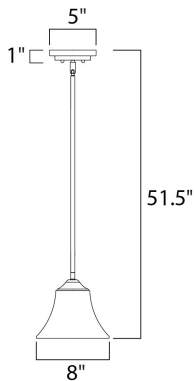

MEASUREMENTS

DIMENSION : 8" L x 8" W x 10.25" H
 MAX OAH : 51.5" OAH
 HANGING WEIGHT : 4.3 lb

LAMPING

INPUT VOLTAGE : 120V
 LUMENS : 1,150 Rated
 BULB : 1 x 60W Incandescent E26 Medium , 60W Total
 BULB INCLUDED : (Not Included)
 DIMMABLE : Yes