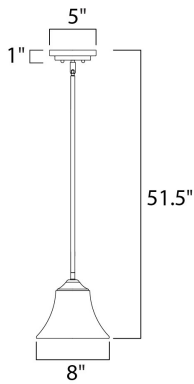

MEASUREMENTS

DIMENSION : 8" L x 8" W x 10.25" H
 MAX OAH : 51.5" OAH
 HANGING WEIGHT : 4.3 lb

LAMPING

INPUT VOLTAGE : 120V
 LUMENS : 1,150 Rated
 BULB : 1 x 60W Incandescent E26 Medium , 60W Total
 BULB INCLUDED : (Not Included)
 DIMMABLE : Yes