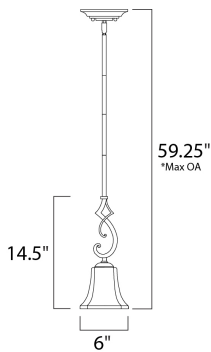

\*max overall height

**MEASUREMENTS**

DIMENSION : 6" L x 6" W x 14.5" H  
 MAX OAH : 59.25" OAH  
 HANGING WEIGHT : 3.52 lb

**LAMPING**

INPUT VOLTAGE : 120V  
 LUMENS : 1,150 Rated  
 BULB : 1 x 60W Incandescent E26 Medium , 60W Total  
 BULB INCLUDED : (Not Included)  
 DIMMABLE : Yes