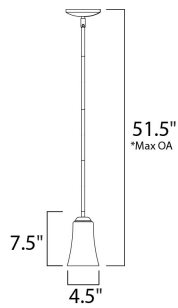

PRODUCT DESCRIPTION

Modern style at a competitive price will make this collection the next builder standard. Tall profile Frost glass shades adorn a minimalistic frame in your choice of Satin Nickel or Oil Rubbed Bronze.

*max overall height

MEASUREMENTS

DIMENSION : 4.5" L x 4.5" W x 7.5" H
 MAX OAH : 51.5" OAH
 HANGING WEIGHT : 2.16 lb

LAMPING

INPUT VOLTAGE : 120V
 LUMENS : 0 Rated
 BULB : 1 x 60W Incandescent E26 Medium , 60W Total
 BULB INCLUDED : (Not Included)
 DIMMABLE : Yes