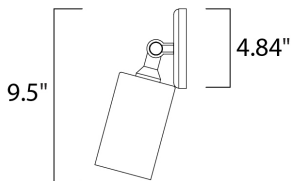

16.5"

MEASUREMENTS

DIMENSION : 16.5" W x 9.5" H x 8.5" Ext
 MAX OAH : 4.84" W x 4.84" H
 HANGING WEIGHT : 1.54 lb

LAMPING

INPUT VOLTAGE : 120V
 BULB : 2 x 60W Halogen E26 Medium PAR20 , 120W Total
 BULB INCLUDED : (Not Included)
 DIMMABLE : Yes
 LIGHTING_DIRECTION : Directional

9.5"

4.84"

FINISHES OPTION

MATERIAL

Aluminum

RATINGS

cETLus
 Wet Location

ADDITIONAL