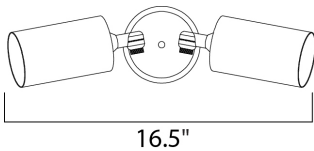

16.5"

MEASUREMENTS

DIMENSION : 16.5" W x 9.5" H x 8.5" Ext
 MAX OAH : 4.84" W x 4.84" H
 HANGING WEIGHT : 1.54 lb

LAMPING

INPUT VOLTAGE : 120V
 BULB : 2 x 60W Halogen E26 Medium PAR20 , 120W Total
 BULB INCLUDED : (Not Included)
 DIMMABLE : Yes
 LIGHTING_DIRECTION : Directional

9.5"

4.84"

FINISHES OPTION

MATERIAL

Aluminum

RATINGS

cETLus
 Wet Location

ADDITIONAL