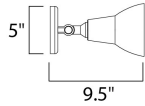

18.5"

10.5"

9.5"

MEASUREMENTS

DIMENSION : 18.5" W x 10.5" H x 9.5" Ext
 BACK PLATE : 5" W x 5" H x 3" HCO
 HANGING WEIGHT : 1.9 lb

LAMPING

INPUT VOLTAGE : 120V
 LUMENS : 4,350 Rated
 BULB : 2 x 75W Incandescent E26 Medium PAR38 , 150W Total
 BULB INCLUDED : (Not Included)
 DIMMABLE : Yes