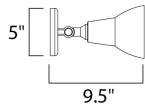

18.5"

10.5"

9.5"

MEASUREMENTS

DIMENSION : 18.5" W x 10.5" H x 9.5" Ext
 BACK PLATE : 5" W x 5" H x 3" HCO
 HANGING WEIGHT : 1.9 lb

LAMPING

INPUT VOLTAGE : 120V
 LUMENS : 4,350 Rated
 BULB : 2 x 75W Incandescent E26 Medium PAR38 , 150W Total
 BULB INCLUDED : (Not Included)
 DIMMABLE : Yes