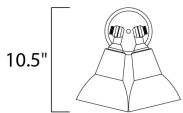

18.5"

10.5"

9.5"

MEASUREMENTS

DIMENSION : 18.5" W x 10.5" H x 9.5" Ext
 BACK PLATE : 5" W x 5" H x 3" HCO
 HANGING WEIGHT : 1.9 lb

LAMPING

INPUT VOLTAGE : 120V
 LUMENS : 4,350 Rated
 BULB : 2 x 75W Incandescent E26 Medium PAR38 , 150W Total
 BULB INCLUDED : (Not Included)
 DIMMABLE : Yes