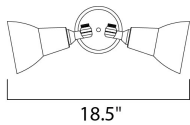

18.5"

10.5"

9.5"

MEASUREMENTS

DIMENSION : 18.5" W x 10.5" H x 9.5" Ext
 BACK PLATE : 5" W x 5" H x 3" HCO
 HANGING WEIGHT : 1.9 lb

LAMPING

INPUT VOLTAGE : 120V
 LUMENS : 4,350 Rated
 BULB : 2 x 75W Incandescent E26 Medium PAR38 , 150W Total
 BULB INCLUDED : (Not Included)
 DIMMABLE : Yes