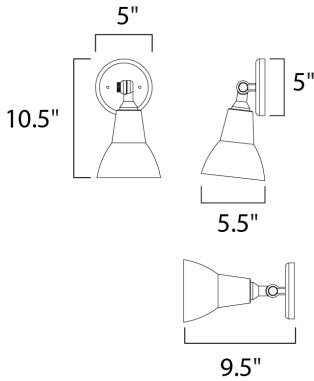

**MEASUREMENTS**

DIMENSION : 5.5" W x 10.5" H x 9.5" Ext  
 BACK PLATE : 5" W x 5" H x 3" HCO  
 HANGING WEIGHT : 1.2 lb

**LAMPING**

INPUT VOLTAGE : 120V  
 LUMENS : 2,175 Rated  
 BULB : 1 x 75W Incandescent E26 Medium PAR38 , 75W Total  
 BULB INCLUDED : (Not Included)  
 DIMMABLE : Yes