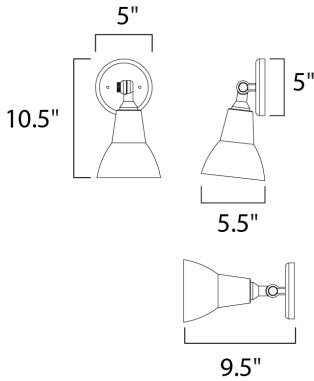

MEASUREMENTS

DIMENSION : 5.5" W x 10.5" H x 9.5" Ext
 BACK PLATE : 5" W x 5" H x 3" HCO
 HANGING WEIGHT : 1.2 lb

LAMPING

INPUT VOLTAGE : 120V
 LUMENS : 2,175 Rated
 BULB : 1 x 75W Incandescent E26 Medium PAR38 , 75W Total
 BULB INCLUDED : (Not Included)
 DIMMABLE : Yes