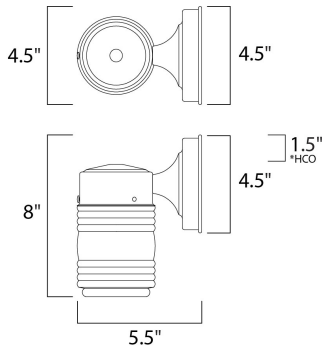

PRODUCT DESCRIPTION

Maxim Lighting's commitment to both the residential lighting and the home building industries will assure you a product line focused on your lighting needs. With Maxim Lighting you will find quality product that is well designed, well priced and readily available.

MEASUREMENTS

DIMENSION : 4.5" W x 8" H x 5.5" Ext
BACK PLATE : 4.5" W x 4.5" H x 1.5" HCO
HANGING WEIGHT : 1.54 lb

LAMPING

INPUT VOLTAGE : 120V
LUMENS : 672 Rated
BULB : 1 x 60W Incandescent E26 Medium , 60W Total
BULB INCLUDED : (Not Included)
DIMMABLE : Yes

FINISHES OPTION

- Black
- White

GLASS

Clear CL

MATERIAL

Steel

RATINGS

cETLus
Wet Location

ADDITIONAL

RATED LIFE 2500 Hours
OPERATING TEMPERATURE:
-20°C (-4°F), 40°C (104°F)

Always consult a qualified electrician before installing any lighting product.