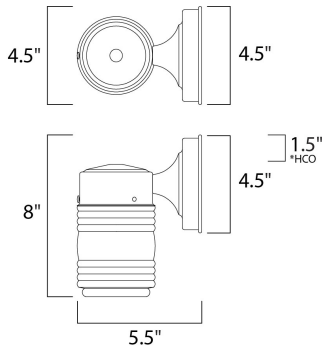

PRODUCT DESCRIPTION

Maxim Lighting's commitment to both the residential lighting and the home building industries will assure you a product line focused on your lighting needs. With Maxim Lighting you will find quality product that is well designed, well priced and readily available.

MEASUREMENTS

- DIMENSION : 4.5" W x 8" H x 5.5" Ext
- BACK PLATE : 4.5" W x 4.5" H x 1.5" HCO
- HANGING WEIGHT : 1.54 lb

LAMPING

- INPUT VOLTAGE : 120V
- LUMENS : 672 Rated
- BULB : 1 x 60W Incandescent E26 Medium , 60W Total
- BULB INCLUDED : (Not Included)
- DIMMABLE : Yes

FINISHES OPTION

- Black
- White

GLASS

Clear CL

MATERIAL

Steel

RATINGS

cETLus
Wet Location

ADDITIONAL

RATED LIFE 2500 Hours
OPERATING TEMPERATURE:
-20°C (-4°F), 40°C (104°F)

Always consult a qualified electrician before installing any lighting product.