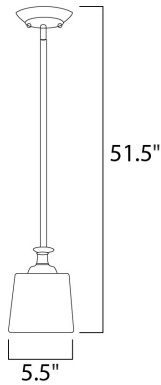

**PRODUCT DESCRIPTION**

The classic Finesse collection features sweeping oval tube arms that transition to sculptured fonts. The pleated glass shade in Dusty White or Frost shed a warm diffused light. The body is finished in Satin Nickel or Oil Rubbed Bronze.

**MEASUREMENTS**

DIMENSION : 5.5" W  
 MAX OAH : 51.5" OAH  
 HANGING WEIGHT : 3.17 lb

**LAMPING**

INPUT VOLTAGE : 120V  
 LUMENS : 1,150 Rated  
 BULB : 1 x 60W Incandescent E26 Medium , 60W Total  
 BULB INCLUDED : (Not Included)  
 DIMMABLE : Yes