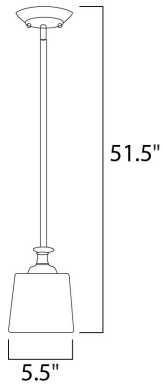

**PRODUCT DESCRIPTION**

The classic Finesse collection features sweeping oval tube arms that transition to sculptured fonts. The pleated glass shade in Dusty White or Frost shed a warm diffused light. The body is finished in Satin Nickel or Oil Rubbed Bronze.

**MEASUREMENTS**

DIMENSION : 5.5" W  
 HANGING WEIGHT : 3.17 lb

**LAMPING**

INPUT VOLTAGE : 120V  
 LUMENS : 1,150 Rated  
 BULB : 1 x 100W Incandescent MB , 100W Total  
 BULB INCLUDED : (Not Included)  
 DIMMABLE : Yes  
 COLOR\_TEMP : 2700K

**FINISHES OPTION**

-  Oil Rubbed Bronze
-  Satin Nickel

**GLASS**

Dusty White DW

**RATINGS**

Dry Location

**ADDITIONAL**

SLOPE: 120  
 RATED LIFE 2500 Hours  
 OPERATING TEMPERATURE:  
 -20°C (-4°F), 40°C (104°F)