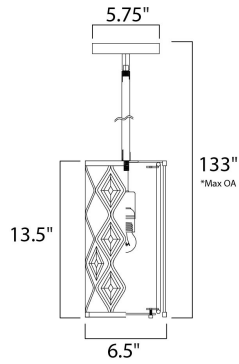

*max overall height

MEASUREMENTS

- DIMENSION : 6.5" W x 13.5" H
- MAX OAH : 133" OAH
- HANGING WEIGHT : 6.6 lb

LAMPING

- INPUT VOLTAGE : 120V
- LUMENS : 1,150 Rated
- BULB : 1 x 60W Incandescent E26 Medium , 60W Total
- BULB INCLUDED : (Not Included)
- DIMMABLE : Yes