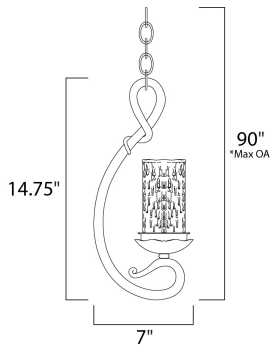

PRODUCT DESCRIPTION

The hand crafted nature of this series is evident in the support rods which are masterfully forged twists finished in our Oiled Bronze finish. The Wilshire candle shades add an authentic touch to this look.

*max overall height

MEASUREMENTS

DIMENSION : 7" L x 7" W x 14.75" H
 MAX OAH : 90" OAH
 HANGING WEIGHT : 3.97 lb

LAMPING

INPUT VOLTAGE : 120V
 LUMENS : 672 Rated
 BULB : 1 x 60W Incandescent E12 Candelabra , 60W Total
 BULB INCLUDED : (Not Included)
 DIMMABLE : Yes