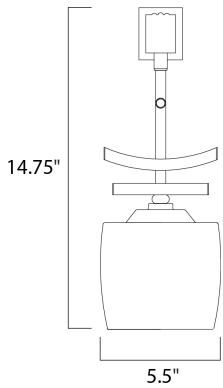

**MEASUREMENTS**

DIMENSION : 5.5" L x 5.5" W x 14.75" H  
 MAX OAH : 55" OAH  
 HANGING WEIGHT : 3.75 lb

**LAMPING**

INPUT VOLTAGE : 120V  
 LUMENS : 1,150 Rated  
 BULB : 1 x 60W Incandescent E26 Medium , 60W Total  
 BULB INCLUDED : (Not Included)  
 DIMMABLE : Yes