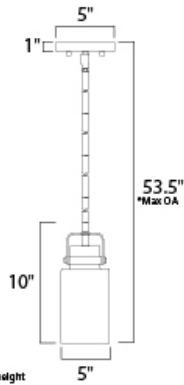

ADJUSTABLE  
SLOPE: 120  
OPERATING TEMPERATURE:  
-20°C (-4°F), 40°C (104°F)

**MEASUREMENTS**

DIMENSION : 5" L x 5" W x 10" H  
MAX OAH : 53.5" OAH  
CANOPY : 5" W x 1" H  
HANGING WEIGHT : 1.01 lb

**LAMPING**