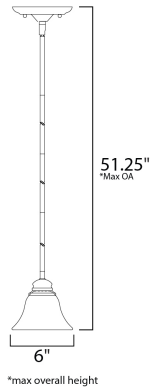

MEASUREMENTS

DIMENSION : 6" L x 6" W x 5.25" H
 MAX OAH : 51.25" OAH
 HANGING WEIGHT : 2.43 lb

LAMPING

INPUT VOLTAGE : 120V
 LUMENS : 0 Rated
 BULB : 1 x 60W Incandescent E26 Medium , 60W Total
 BULB INCLUDED : (Not Included)
 DIMMABLE : Yes