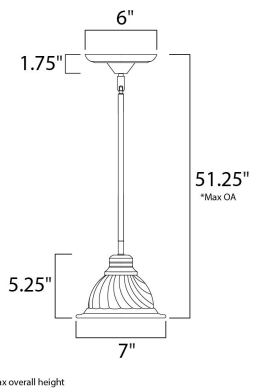

PRODUCT DESCRIPTION

An elegant, decorative collection offered in Marble Glass and Bronze, or Oil Rubbed Bronze finish. Also available with Wilshire Glass and Oil Rubbed Bronze finish.

MEASUREMENTS

DIMENSION : 7" W
HANGING WEIGHT : 2.2 lb