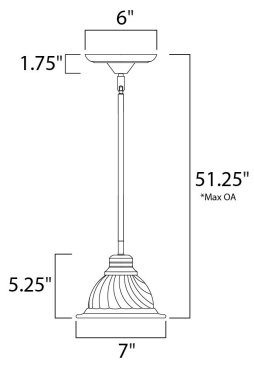

PRODUCT DESCRIPTION

An elegant, decorative collection offered in Marble Glass and Bronze, or Oil Rubbed Bronze finish. Also available with Wilshire Glass and Oil Rubbed Bronze finish.

*max overall height

MEASUREMENTS

DIMENSION : 7" W x 5.25" H
MAX OAH : 51.25" OAH
HANGING WEIGHT : 2.2 lb

LAMPING

LUMENS : 1,150 Rated
BULB : 1 x 100W Incandescent MB , 100W Total
BULB INCLUDED : (Not Included)
DIMMABLE : Yes
COLOR_TEMP : 2700K

FINISHES OPTION

- Acorn
- Country Stone
- Oil Rubbed Bronze
- Pewter
- Polished Brass
- Satin Nickel

GLASS

Marble MR

MATERIAL

Glass + Steel

RATINGS

cETLus
Dry Location

ADDITIONAL

RATED LIFE 2500 Hours
OPERATING TEMPERATURE:
-20°C (-4°F), 40°C (104°F)

Always consult a qualified electrician before installing any lighting product.