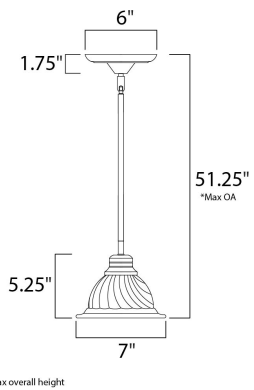

PRODUCT DESCRIPTION

An elegant, decorative collection offered in Marble Glass and Bronze, or Oil Rubbed Bronze finish. Also available with Wilshire Glass and Oil Rubbed Bronze finish.

MEASUREMENTS

DIMENSION : 7" W x 5.25" H
MAX OAH : 51.25" OAH
HANGING WEIGHT : 2.2 lb

LAMPING

LUMENS : 1,150 Rated
BULB : 1 x 100W Incandescent MB , 100W Total
BULB INCLUDED : (Not Included)
DIMMABLE : Yes
COLOR_TEMP : 2700K

FINISHES OPTION

- Acorn
- Country Stone
- Oil Rubbed Bronze
- Pewter
- Polished Brass
- Satin Nickel

GLASS

Marble MR

MATERIAL

Glass + Steel

RATINGS

cETLus
Dry Location

ADDITIONAL

RATED LIFE 2500 Hours
OPERATING TEMPERATURE:
-20°C (-4°F), 40°C (104°F)

Always consult a qualified electrician before installing any lighting product.