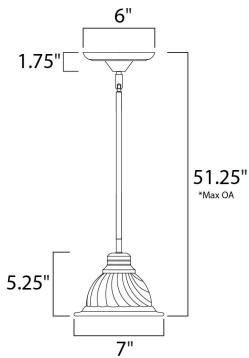

PRODUCT DESCRIPTION

An elegant, decorative collection offered in Marble Glass and Bronze, or Oil Rubbed Bronze finish. Also available with Wilshire Glass and Oil Rubbed Bronze finish.